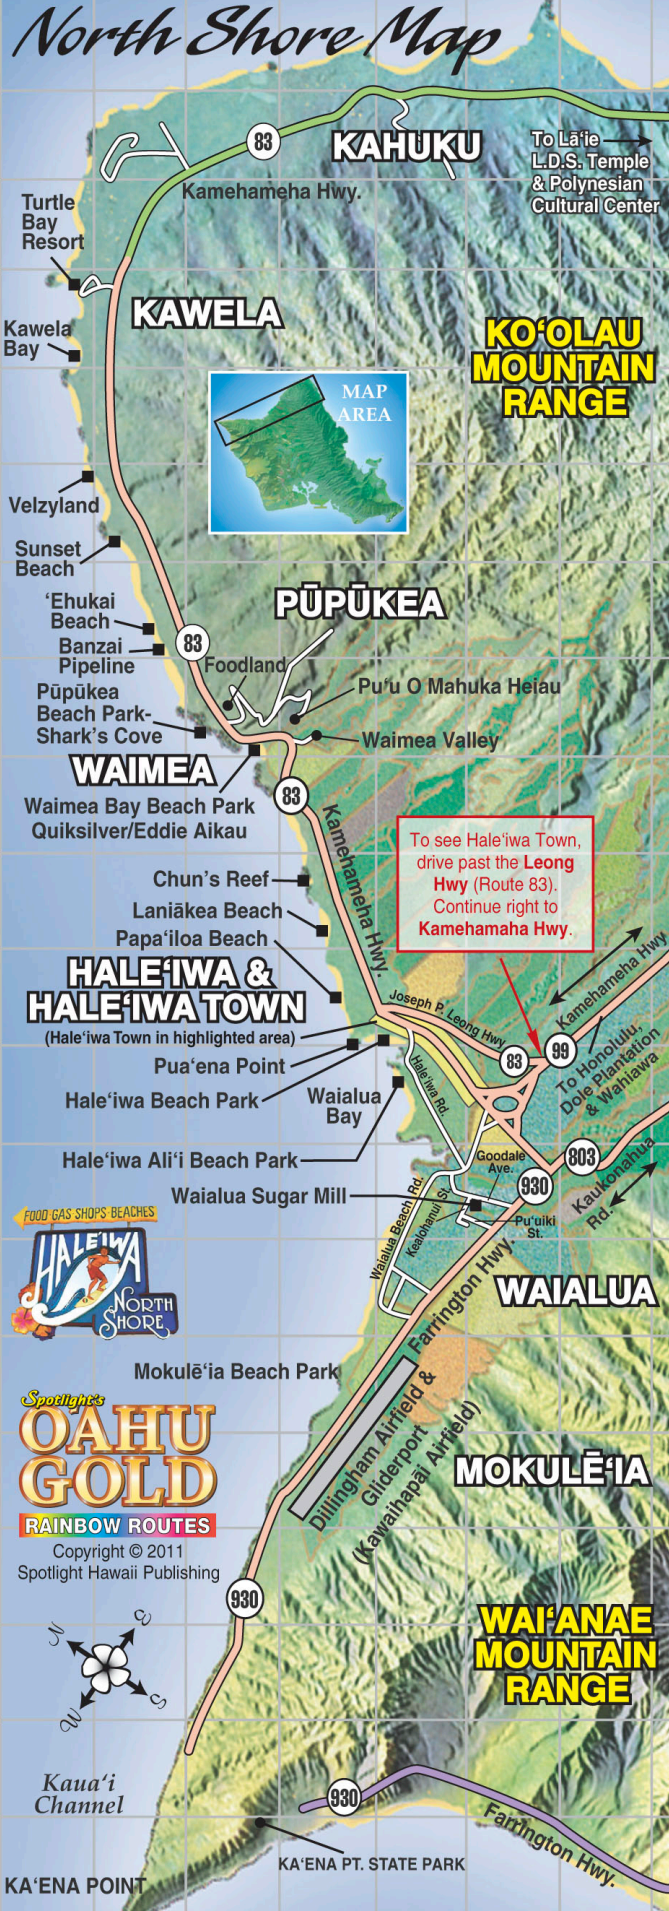

North Shore Map

20
19
18
17
16
15
14
13
12
11
10
9
8
7
6
5
4
3
2
1

To Lā'ie
L.D.S. Temple
& Polynesian
Cultural Center

**KO'OLAU
MOUNTAIN
RANGE**

PŪPŪKEA

To see Hale'iwa Town,
drive past the **Leong
Hwy** (Route 83).
Continue right to
Kamehameha Hwy.

**HALE'IWA &
HALE'IWA TOWN**
(Hale'iwa Town in highlighted area)

**Spotlight's
OAHU
GOLD**

RAINBOW ROUTES
Copyright © 2011
Spotlight Hawaii Publishing

**WAI'ANAE
MOUNTAIN
RANGE**

KA'ENA POINT

A B C D E F G