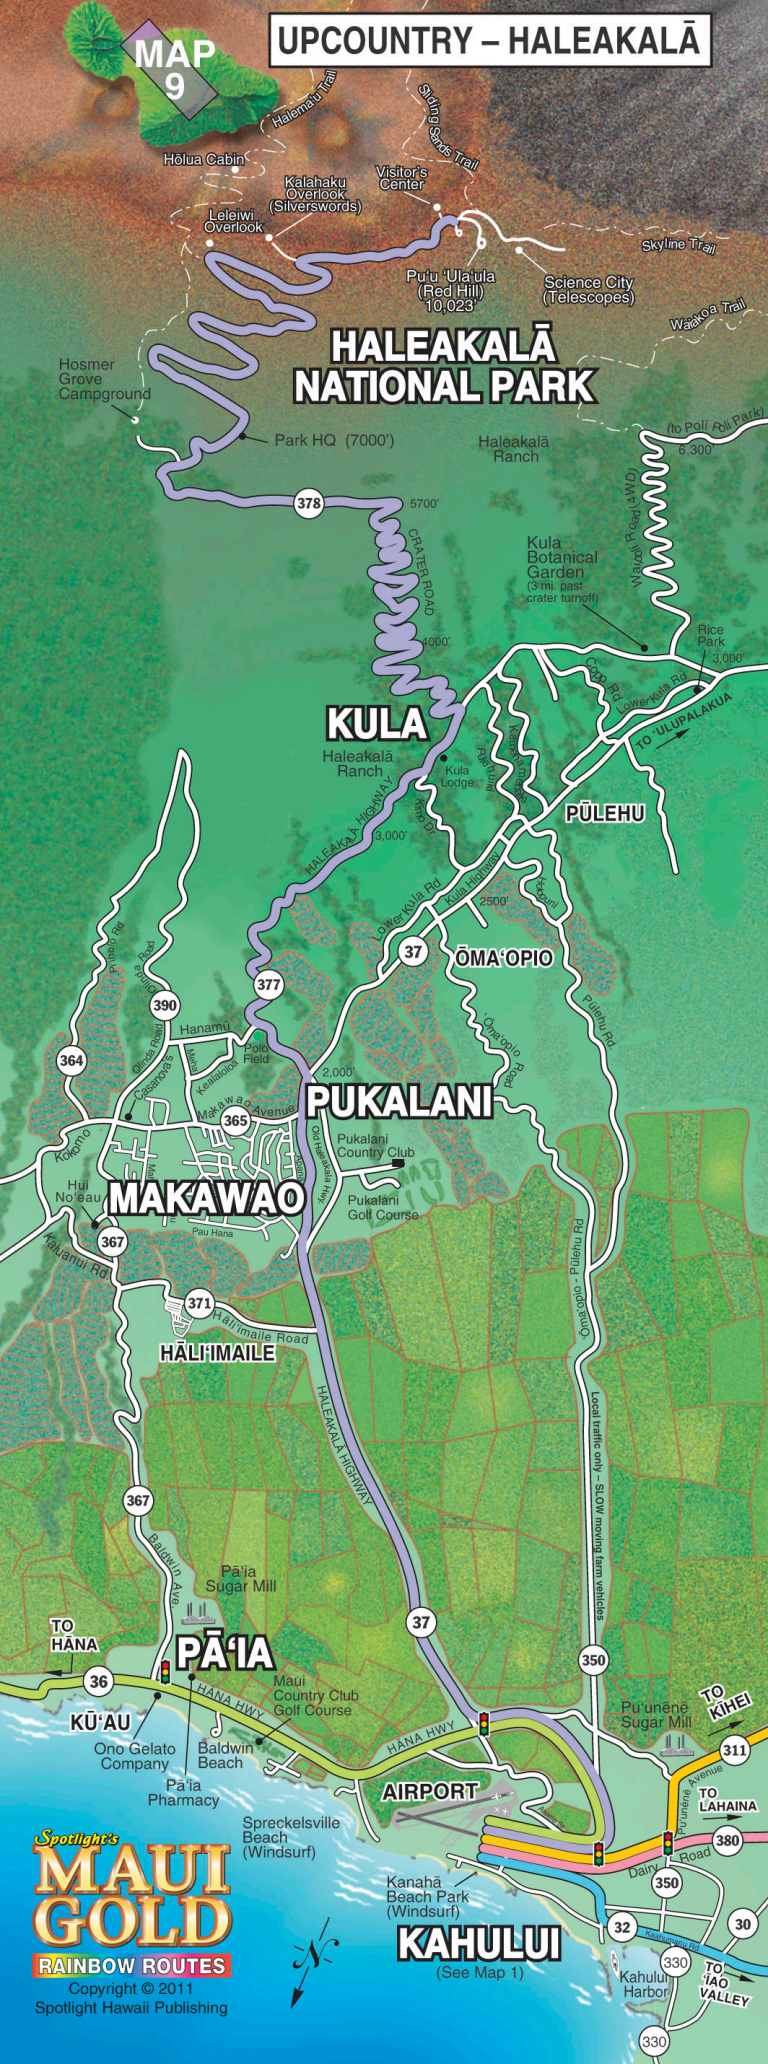

# UPCOUNTRY – HALEAKALĀ

MAP  
9

## HALEAKALĀ NATIONAL PARK

## KULA

## KAHULUI

(See Map 1)

Spotlight's  
**MAUI  
GOLD**

RAINBOW ROUTES

Copyright © 2011  
Spotlight Hawaii Publishing