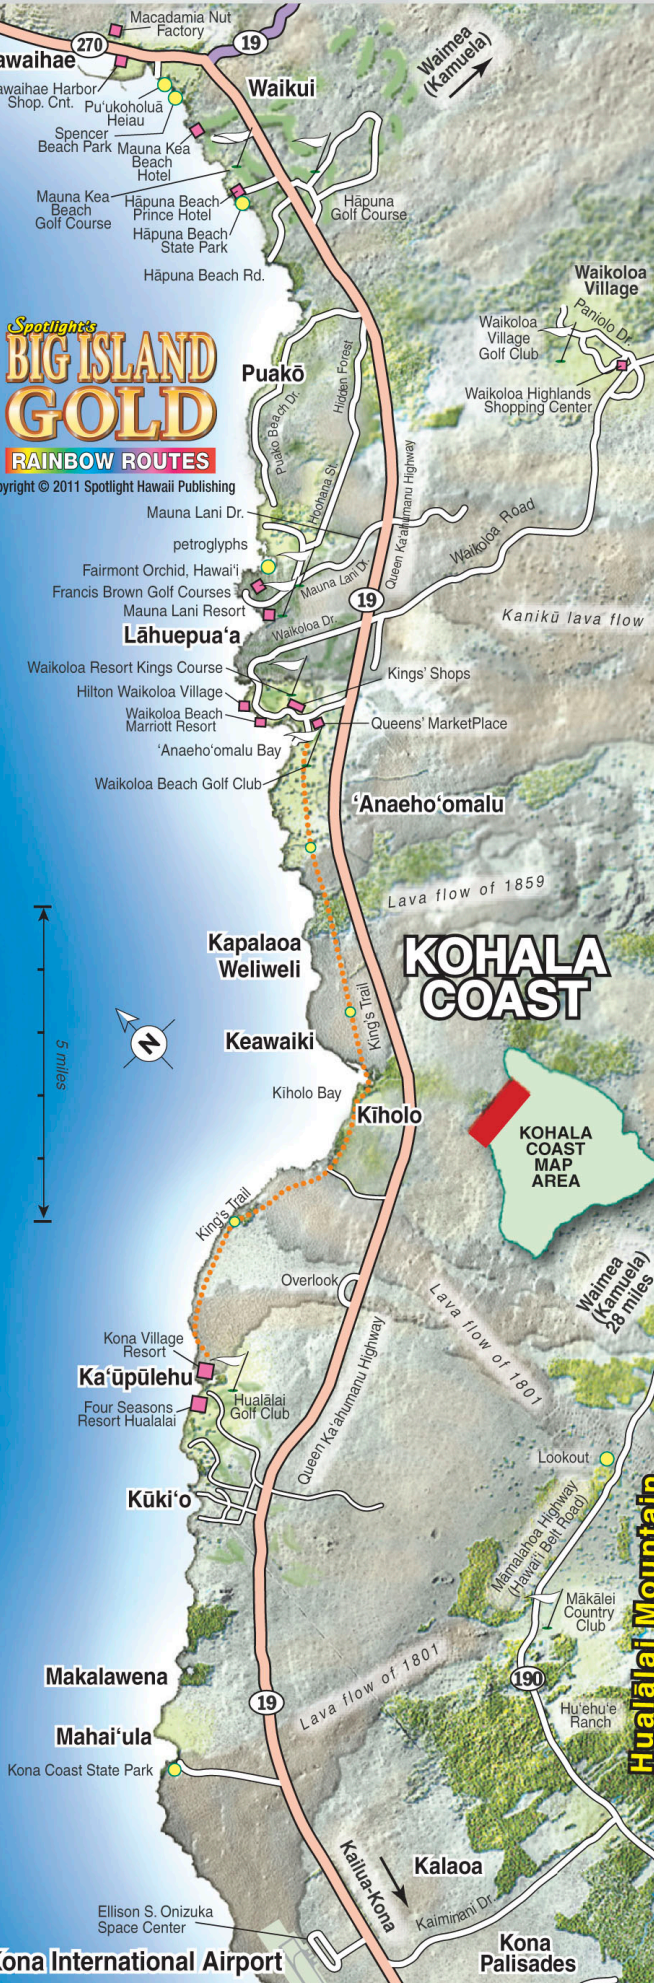

Spotlight's BIG ISLAND GOLD

RAINBOW ROUTES

Copyright © 2011 Spotlight Hawaii Publishing

KOHALA COAST

KOHALA COAST MAP AREA

Hualalāi Mountain

Kona International Airport